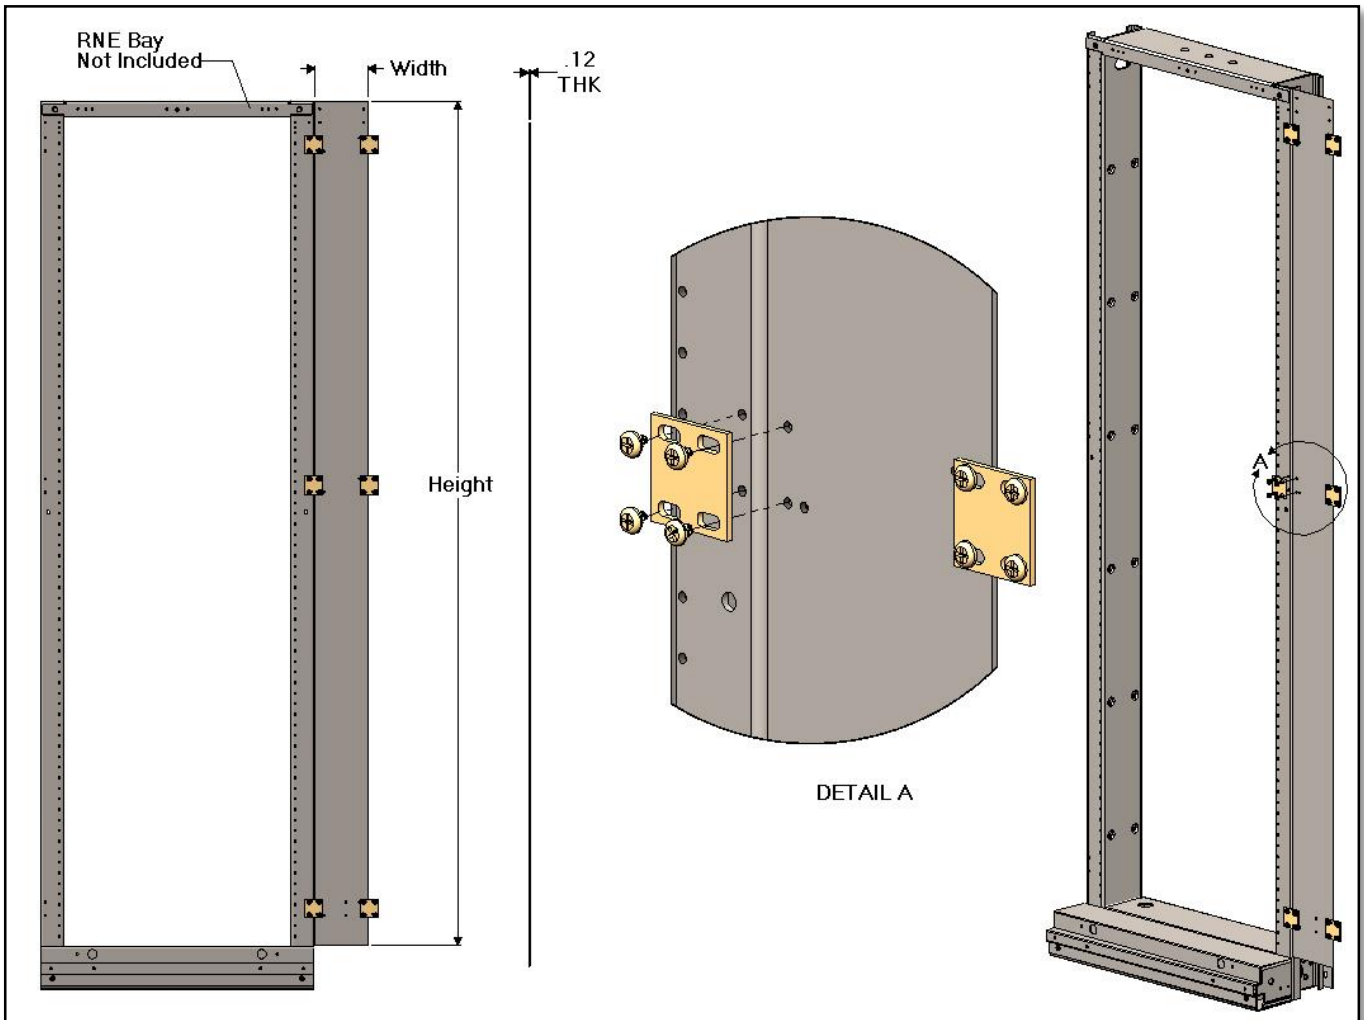

## FPA Series - Network Bay Filler Panel w/ Mounting Hardware

| FPA Series<br>2.50" Network Bay Filler Panel |       |         |
|--|-------|---------|
| CSF P/N#                                     | Width | Height  |
| FPA125xx                                     | 2.50" | 79.88"  |
| FPA135xx                                     | 2.50" | 103.88" |
| FPA147xx                                     | 2.50" | 133.88" |

| FPA Series<br>5.00" Network Bay Filler Panel |       |         |
|--|-------|---------|
| CSF P/N#                                     | Width | Height  |
| FPA225xx                                     | 5.00" | 79.88"  |
| FPA235xx                                     | 5.00" | 103.88" |
| FPA247xx                                     | 5.00" | 133.88" |